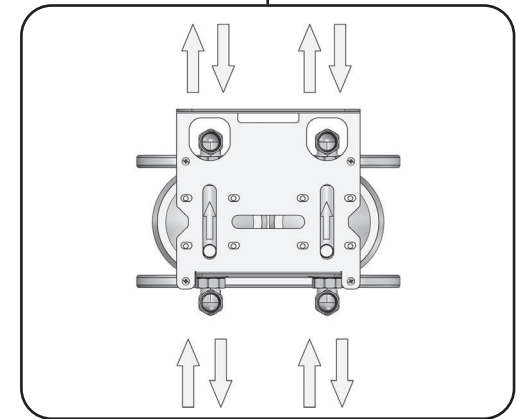

Installation:

date of installation

address and phone

accepted (customer's name and signature)

Installer:

organization

address and phone

works accomplished (name and signature)

# AQUAPOINT — WHOLE HOUSE FILTER ON METAL RACK\*

**Complete set:**

						
Rack bracket — 2 pcs.	Rack — 1 pcs.	Rack slats — 2 pcs.	Key for BB — 1 pcs.	FUM-tape — 1 pcs.	Nut 1"× 1" — 1 pcs.	A screw for a screwdriver — 8 pcs.
						
						Wrench bolt — 4 pcs.
						
						Leg — 4 pcs.