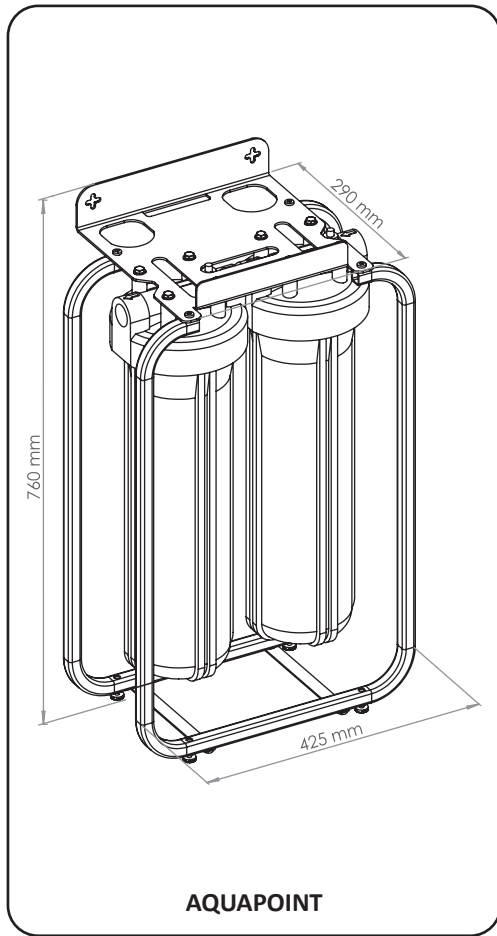

# AQUAPOINT — WHOLE HOUSE FILTER ON METAL RACK\*

**Complete set:**

						
Rack bracket — 2 pcs.	Rack — 1 pcs.	Rack slats — 2 pcs.	Key for BB — 1 pcs.	FUM-tape — 1 pcs.	Nut 1"× 1" — 1 pcs.	A screw for a screwdriver — 8 pcs.
						
						Wrench bolt — 4 pcs.
						
						Leg — 4 pcs.