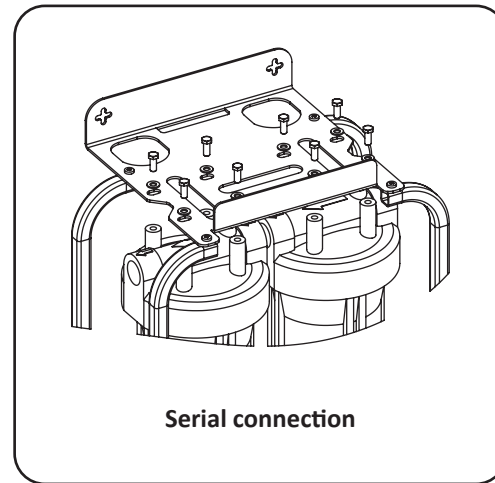

Installation:

date of installation

address and phone

accepted (customer's name and signature)

Installer:

organization

address and phone

works accomplished (name and signature)

# AQUAPOINT — WHOLE HOUSE FILTER ON METAL RACK\*

**Complete set:**

						
Rack bracket — 2 pcs.	Rack — 1 pcs.	Rack slats — 2 pcs.	Key for BB — 1 pcs.	FUM-tape — 1 pcs.	Nut 1"× 1" — 1 pcs.	A screw for a screwdriver — 8 pcs.
						
						Wrench bolt — 4 pcs.
						
						Leg — 4 pcs.