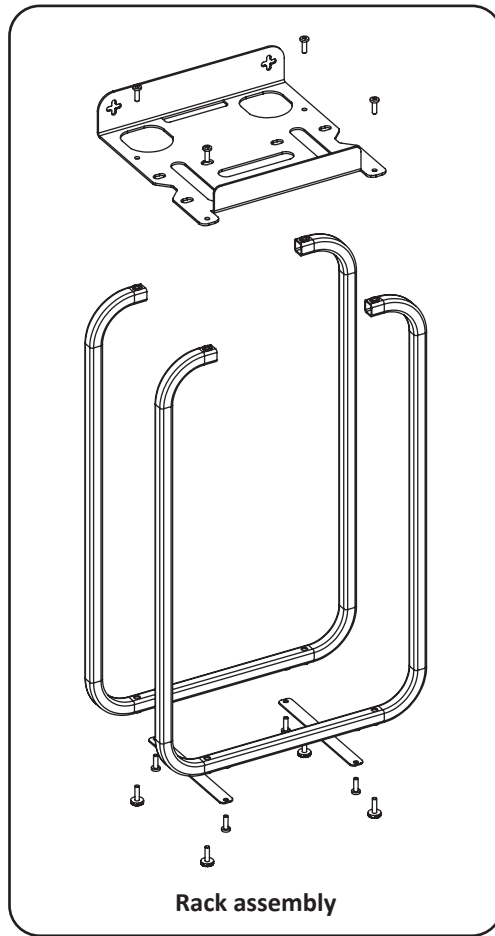

Installation:

date of installation

address and phone

accepted (customer's name and signature)

Installer:

organization

address and phone

works accomplished (name and signature)

# AQUAPOINT — WHOLE HOUSE FILTER ON METAL RACK\*

**Complete set:**

						
Rack bracket — 2 pcs.	Rack — 1 pcs.	Rack slats — 2 pcs.	Key for BB — 1 pcs.	FUM-tape — 1 pcs.	Nut 1"× 1" — 1 pcs.	A screw for a screwdriver — 8 pcs.
						
						Wrench bolt — 4 pcs.
						
						Leg — 4 pcs.