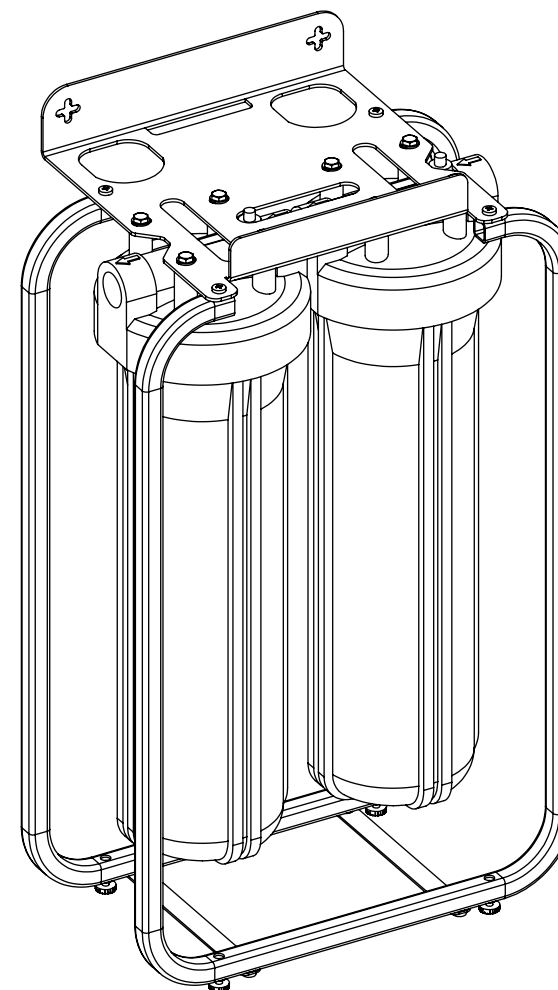

## 6 SOLUTION FOR VARIOUS WATER QUALITY PROBLEMS

	CARTRIDGE BB20 IN	CARTRIDGE BB20 OUT
SAND AND RUST	PP20 (MODEL CPV452020ECO) 20 µm melt blown polypropylene sediment replacement filter	PP5 (MODEL CPV45205ECO) 5 µm melt blown polypropylene sediment replacement filter
CHLOR	PP20 (MODEL CPV452020ECO) 20 µm melt blown polypropylene sediment replacement filter	GAC (MODEL CHV4520ECO) Granular activated carbon replacement filter
COLOR AND CHLORINE	GAC (MODEL CHV4520ECO) Granular activated carbon replacement filter	CTO10 (MODEL CHVCB4520ECO) Carbon block replacement filter
HYDROGEN SULPHIDE	PP20 (MODEL CPV452020ECO) 20 µm melt blown polypropylene sediment replacement filter	GAC-CAT (MODEL CRVS4520ECO) Smell reduction replacement filter with catalytic activated carbon
IRON	PP20 (MODEL CPV452020ECO) 20 µm melt blown polypropylene sediment replacement filter	FERROMIX (MODEL CRVF4520ECO) Iron reduction replacement filter
IRON AND HYDROGEN SULPHIDE	FERROMIX (MODEL CRVF4520ECO) Iron reduction replacement filter	GAC-CAT (MODEL CRVS4520ECO) Smell reduction replacement filter with catalytic activated carbon

# AQUAPOINT — WHOLE HOUSE FILTER ON METAL RACK\*

**Complete set:**

						
Rack bracket — 2 pcs.	Rack — 1 pcs.	Rack slats — 2 pcs.	Key for BB — 1 pcs.	FUM-tape — 1 pcs.	Nut 1"× 1" — 1 pcs.	A screw for a screwdriver — 8 pcs.
						
						Wrench bolt — 4 pcs.
						
						Leg — 4 pcs.