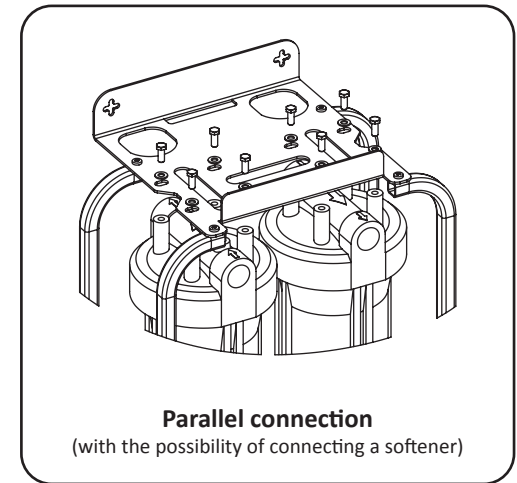

# AQUAPOINT — WHOLE HOUSE FILTER ON METAL RACK\*

**Complete set:**

						
Rack bracket — 2 pcs.	Rack — 1 pcs.	Rack slats — 2 pcs.	Key for BB — 1 pcs.	FUM-tape — 1 pcs.	Nut 1"× 1" — 1 pcs.	A screw for a screwdriver — 8 pcs.
						
						Wrench bolt — 4 pcs.
						
						Leg — 4 pcs.