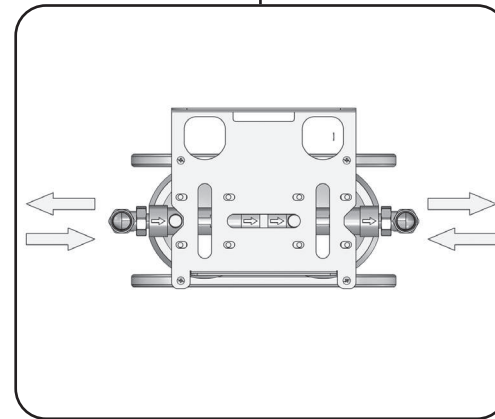

Installation:

date of installation

address and phone

accepted (customer's name and signature)

Installer:

organization

address and phone

works accomplished (name and signature)

# AQUAPOINT — WHOLE HOUSE FILTER ON METAL RACK\*

**Complete set:**

						
Rack bracket — 2 pcs.	Rack — 1 pcs.	Rack slats — 2 pcs.	Key for BB — 1 pcs.	FUM-tape — 1 pcs.	Nut 1"× 1" — 1 pcs.	A screw for a screwdriver — 8 pcs.
						
						Wrench bolt — 4 pcs.
						
						Leg — 4 pcs.