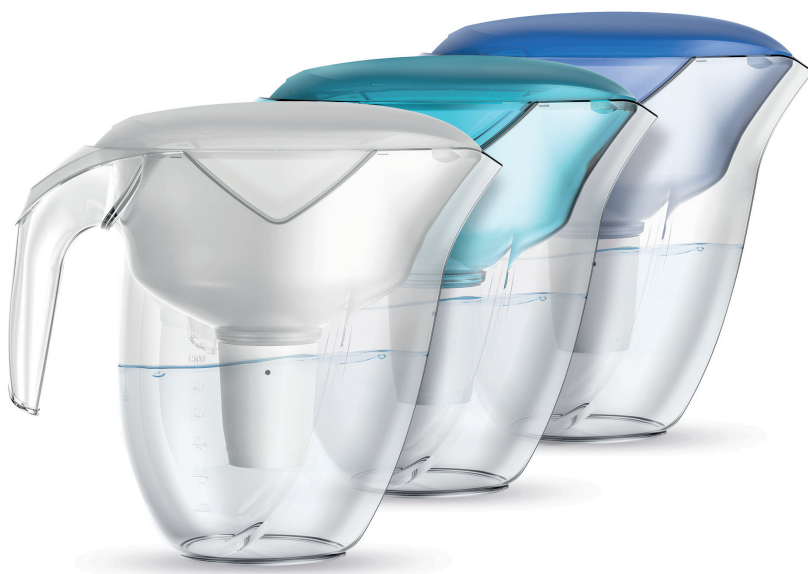

ecosoft

WATER FILTER JUG NEMO

CLASSIC PITCHER DESIGN:

Perfect for purifying cold tap water while seamlessly fitting into the design of any kitchen.

COMPREHENSIVE WATER PURIFICATION:

Reduce major contaminants including hardness, chlorine and heavy metals.

OPTIMAL VOLUME:

1.8 litres of pure water is ideal for daily use.

REPLACEABLE FILTRATION CARTRIDGE INCLUDE

Total volume
1.8L

Pure water volume
3L

**BPA-FREE
PLASTIC**

**ENJOY CLEAN,
FRESH WATER RIGHT AWAY**

Code	Description	Units per master box	Units box on pallet
FMVNEMOBBINT	Ecosoft Nemo Sapphire water filter jug		
FMVNEMOWINT	Ecosoft Nemo Pearl water filter jug	4	120
FMVNEMODGINT	Ecosoft Nemo Aqua Green water filter jug		